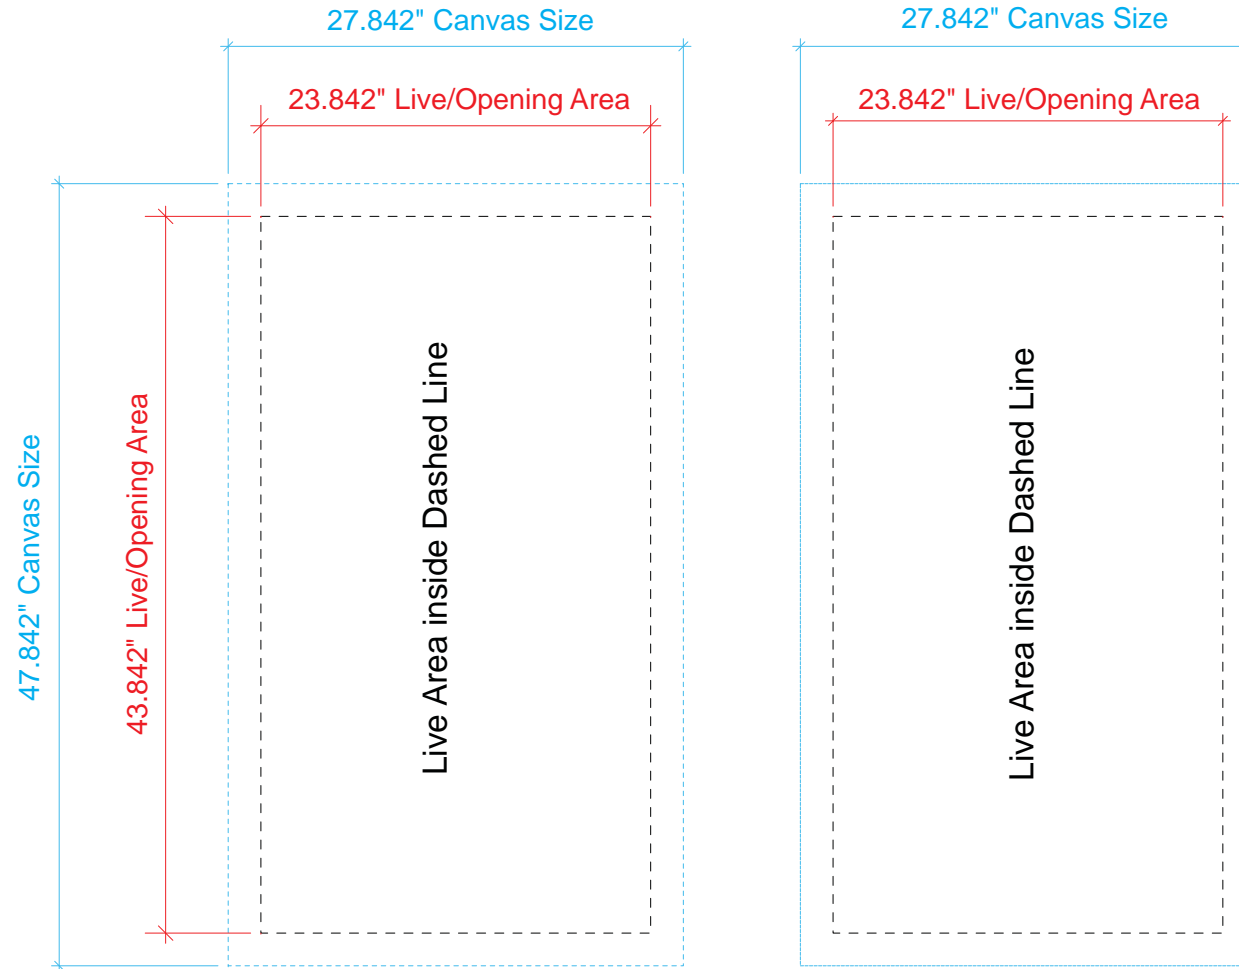

## Backwall Graphic Dimensions

- Silicon Edge Graphics
- Extend background color or image to fill canvas area for extra bleed
- Mural dimensions available upon request

|                          |
|--------------------------|
| Product Name: VK-1852    |
| Process: HD - SEG        |
| Material: Poly Knit 9    |
| Effective Date: 7/3/2012 |

Canvas Size (include 2" bleed): 27.842" x 47.842"  
 Print/Final Size: 24.904"w x 44.904"h  
 Live Area: 23.842"w x 43.842"h

NOTE: Graphic files must be @ 150 dpi Finished Size.  
 DO NOT send Flattened Files. Production can not manipulate  
 the content, proportion or color of these files.

**\*\*NOTE: Test frames may be required for guaranteed fitting of graphics\*\***